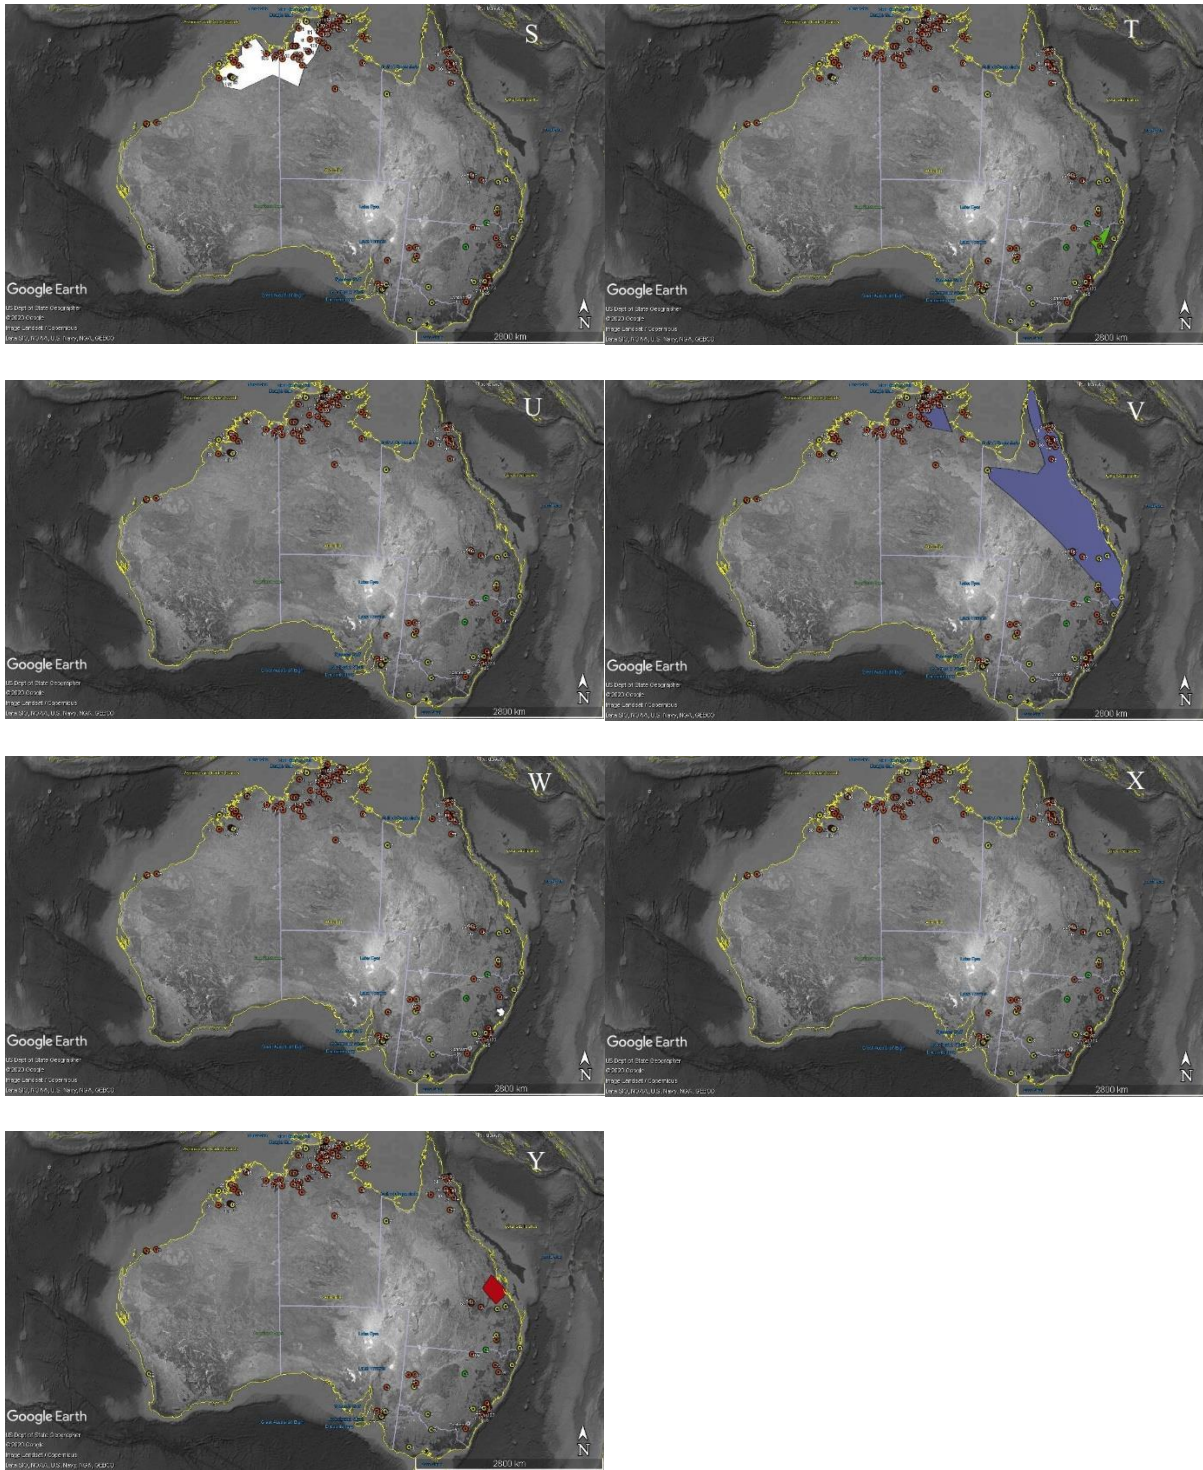

							<i>(Chelodina steindachneri)</i>
rock art	rock painting (pictograph)	long-necked turtle		Bunuba country	WA	O'Connor et al. 2013	<i>Chelodina burrungandjii</i>
rock art	rock painting (pictograph)	long-necked tortoise	Wolang-Kolang	Lushington Bluff (Kimberley)	WA	Schultz 1956	<i>Chelodina burrungandjii</i> (***edge)
rock art	rock painting (pictograph)	tortoise	Maliba I. Gallery (east of Calder River)	Elizabeth and Catherine Range (Kimberley)	WA	Schultz 1956	<i>Elseya dentata, Emydura victoriae</i>
rock art	rock painting (pictograph)	tortoise	Kobuda Gallery	Glenelg river (Kimberley)	WA	Schultz 1956	<i>Elseya dentata</i> (**edge)

ACT (Australian Capital Territory), NSW (New South Wales), NT (Northern Territory), Qld (Queensland), SA (South Australia), WA (Western Australia), Vic (Victoria), Tas (Tasmania). *Dendroglyph (carved tree) is considered here to illustrate another type of aboriginal art that represents historical use or the value placed on freshwater turtles. **Painting directly dated. ***edge: rock art record found slightly outside of any turtle species distribution, where the closest species was assigned to it. ****within the distribution of the identified species by the original author.